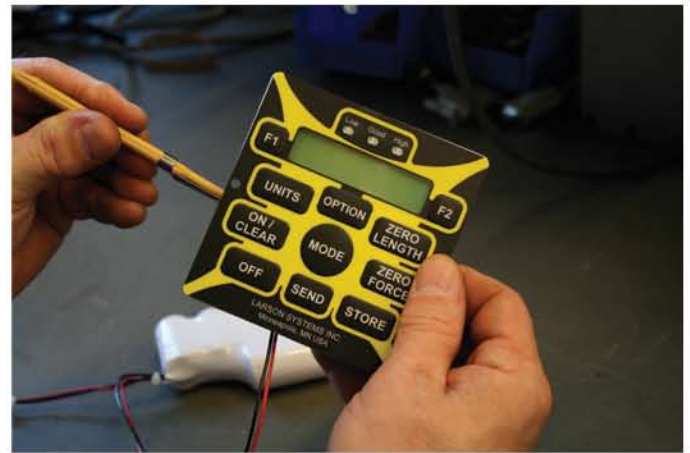

SDHT Panel

Panel powered up, but display blank.

Display Brightness / Dimmer Control

Turn clockwise to increase brightness.