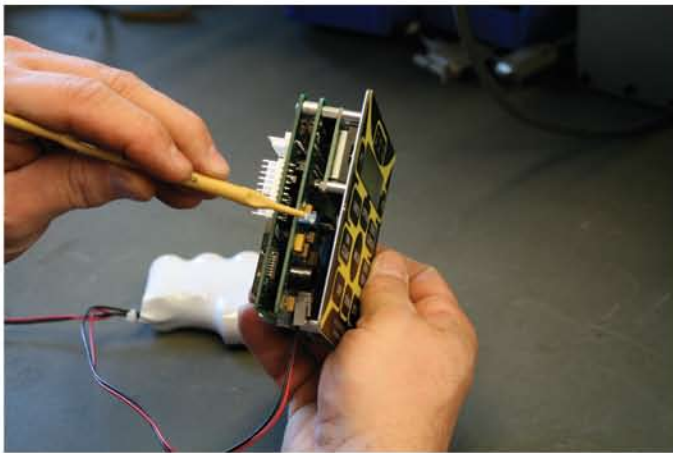

SDHT Panel

Panel powered up, but display blank.

Display Brightness / Dimmer Control

Turn clockwise to increase brightness.